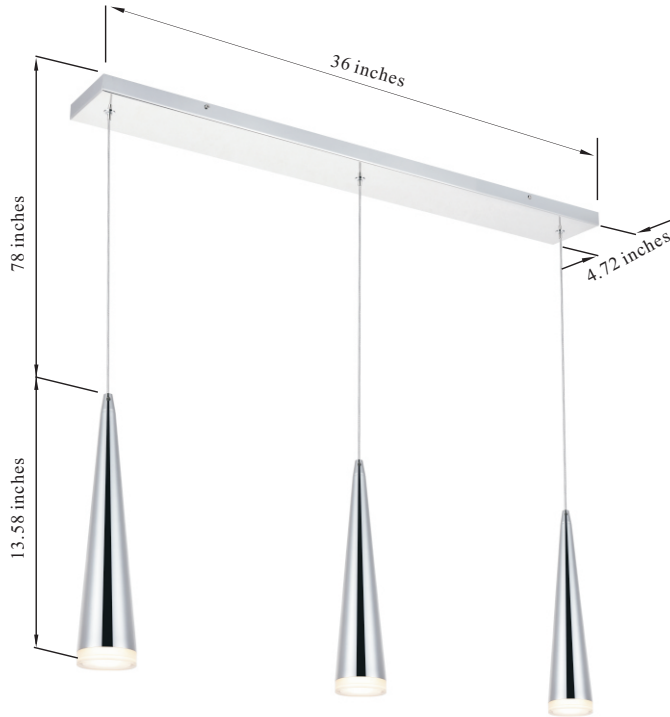

PRODUCT SPECIFICATION SHEET

Fantasia COLLECTION Fantasia 3-Light Chrome Pendant

Chrome
Item No: 5201D36C

Available Finishes

The Collection is Pendant Sconces Mounts

Dimensions

Canopy Size(in)	L36"W4.72"H0.98"
Chain/Rod Length	78"
Length	36"
Width	4.72"
Height	13.58"
Maximum Height	92.56"

Specifications

Finish	1 Finish
Material	Iron/Cylindrical
Glass Color	Clear
Type	Pendant
Hanging Device	Electric wire
Voltage	110-120V
Dimmable	Yes
Warranty	1 Year Limited
Shipment Type	Small Parcel

Bulb/Socket

Socket Type	LED
Number of Lights	3
Wattage/Bulb	15W
Included	Yes

Installation

Indoor/Outdoor	Indoor
Dry/Wet/Damp	Dry
Weight	11 LBS
Wire Length	78"
Safety Rating	ETL Listed